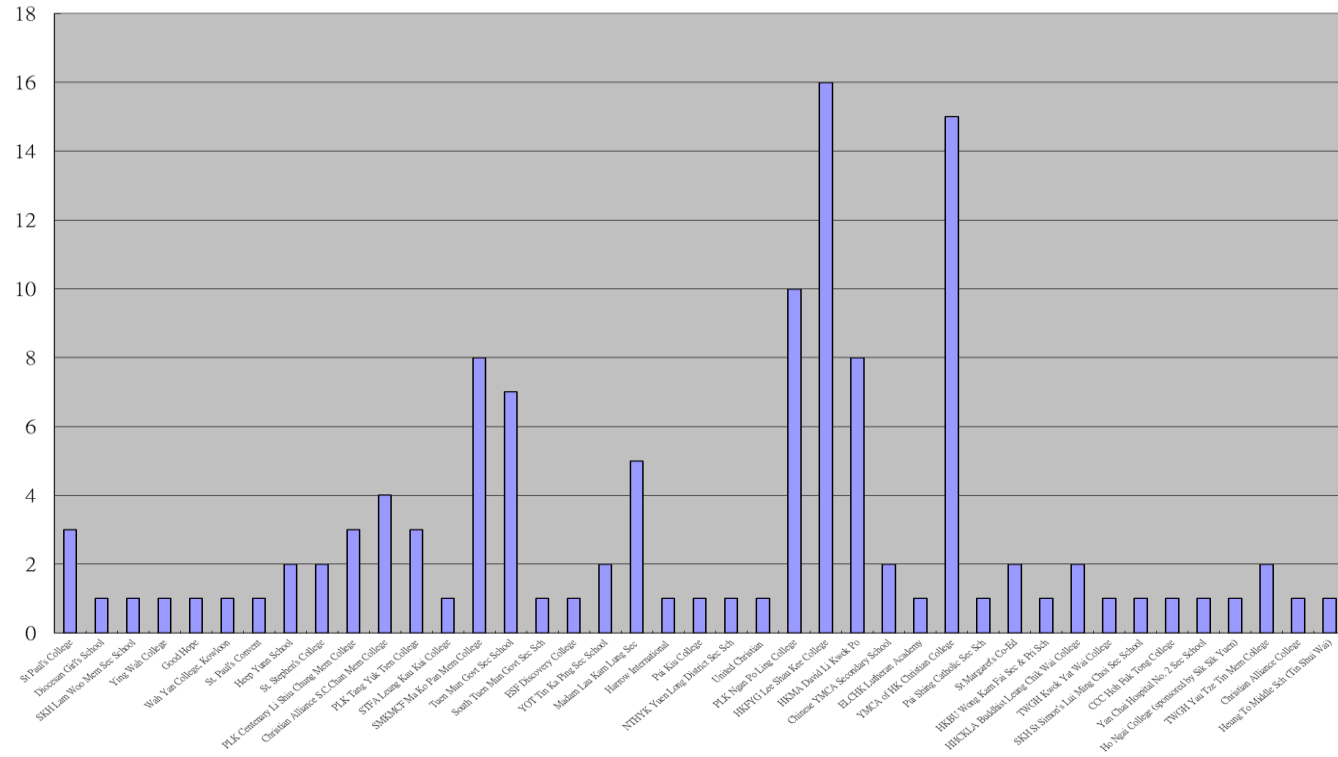

2016-2017 SSPA results

Proportion of EMI and CMI schools (2016-2017)

SSPA results 16-17 (11/7/17)

2016-17 中學 派位結果(11-7-2017)